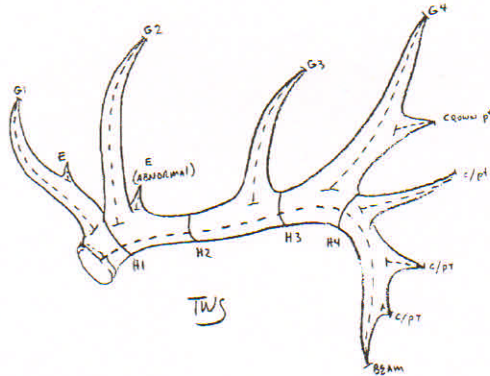

SHED ANTLERS ROOSEVELT ELK

BOTH SIDES SHOULD BE COMPLETE IN CASES OF MATCHED SETS ONLY! SINGLE SHEDS SHOULD BE ENTERED ON SEPARATE SHEETS.

Crown Points	
Right Antler	Left Antler
Abnormal Points	
Right Antler	Left Antler
Subtotal	

PLEASE CIRCLE THE STATE, SPECIES AND TYPICAL OR NON-TYPICAL
WASHINGTON OREGON

Species	Typical	Non-Typical
Roosevelt	100	110
Cascade Roosevelt	100	110
Subtotal		

F	Length of Main Beam		
G-1	Length of First Point		
G-2	Length of Second Point		
G-3	Length of Third Point		
G-4	Length of Fourth Point		
G-5	Length of Fifth Point		
G-6	Length of Sixth Point		
G-7	Length of Seventh Point		
H-1	Circumference at smallest place between 1st and 2nd points		
H-2	Circumference at smallest place between 2nd and 3rd points		
H-3	Circumference at smallest place between 3rd and 4th points		
H-4	Circumference at smallest place between 4th and 5th points		
County:		TOTALS	
Owner's Name:		CROWN PTS	
Address:		SUBTOTAL	
City:	State:	Zip:	ABNORMAL POINTS*
Email Address:		FINAL SCORE	
Entry Fee Paid?	Measurer:		
Remarks:			