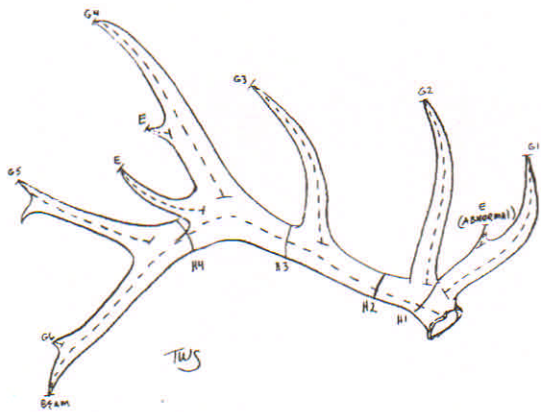

BOTH SIDES SHOULD BE
COMPLETE IN CASES OF
MATCHED SETS ONLY! SINGLE
SHEDS SHOULD BE ENTERED ON
SEPARATE SHEETS.

SHED ANTLERS TYPICAL / NON-TYPICAL ROCKY MOUNTAIN ELK

PLEASE CIRCLE THE STATE AND TYPICAL OR NON-TYPICAL
WASHINGTON OREGON IDAHO MONTANA

Species	Typical	Non-Typical
Rocky Mt. Elk	135	150

Abnormal Points	
Right Antler	Left Antler
Subtotal	

F	Length of Main Beam		
G-1	Length of First Point		
G-2	Length of Second Point		
G-3	Length of Third Point		
G-4	Length of Fourth Point		
G-5	Length of Fifth Point		
G-6	Length of Sixth Point		
G-7	Length of Seventh Point		
H-1	Circumference at smallest place between 1st and 2nd points		
H-2	Circumference at smallest place between 2nd and 3rd points		
H-3	Circumference at smallest place between 3rd and 4th points		
H-4	Circumference at smallest place between 4th and 5th points		
County:		Year Found:	
Owner's Name:		Phone:	
Address:			
City:	State:	Zip:	
Email Address:			
Entry Fee Paid?:	Measurer:	Ref:	
Remarks:		TOTALS	
		ABNORMAL POINTS*	
		FINAL SCORE	