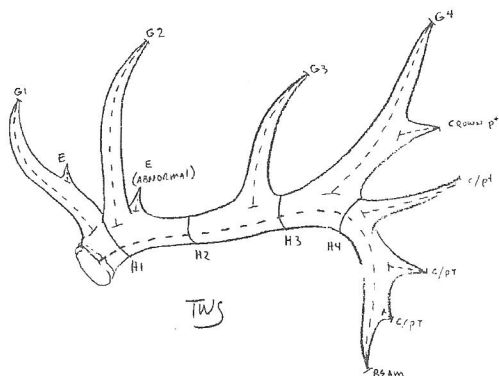

SHED ANTLERS ROOSEVELT ELK

BOTH SIDES SHOULD BE COMPLETE IN CASES OF MATCHED SETS ONLY! SINGLE SHEDS SHOULD BE ENTERED ON SEPARATE SHEETS.

Crown Points	
Right Antler	Left Antler
Abnormal Points	
Right Antler	Left Antler
Subtotal	

PLEASE CIRCLE THE STATE, SPECIES AND TYPICAL OR NON-TYPICAL
WASHINGTON OREGON

Species	Typical	Non-Typical
Roosevelt	100	110
Cascade Roosevelt	100	110

F	Length of Main Beam				
G-1	Length of First Point				
G-2	Length of Second Point				
G-3	Length of Third Point				
G-4	Length of Fourth Point				
G-5	Length of Fifth Point				
G-6	Length of Sixth Point				
G-7	Length of Seventh Point				
H-1	Circumference at smallest place between 1st and 2nd points				
H-2	Circumference at smallest place between 2nd and 3rd points				
H-3	Circumference at smallest place between 3rd and 4th points				
H-4	Circumference at smallest place between 4th and 5th points				
County:		Year Found:		TOTALS	
Owner's Name:		Phone:		CROWN PTS	
Address:				SUBTOTAL	
City:		State:		ABNORMAL POINTS*	
		Zip:			
Email Address:				FINAL SCORE	
Entry Fee Paid?		Measurer:			
		Ref #:			
Remarks:					

*Abnormal Points are subtracted if Typical and added if Non-Typical