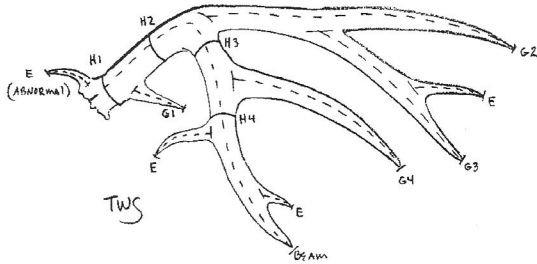

SHED ANTLERS TYPICAL / NON-TYPICAL MULE DEER OR BLACKTAIL DEER

BOTH SIDES SHOULD BE COMPLETE IN CASES OF MATCHED SETS ONLY! SINGLE SHEDS SHOULD BE ENTERED ON SEPARATE SHEETS.

PLEASE CIRCLE THE STATE AND TYPICAL OR NON-TYPICAL
WASHINGTON OREGON

<u>Species</u>	<u>Typical</u>	<u>Non-Typical</u>
Mule Deer	70	80
Columbia Blacktail	45	55
Cascade Blacktail	45	55
Western Blacktail	40	50

Abnormal Points	
Right Antler	Left Antler
Subtotals	

F Length of Main Beam			
G-1 Length of First Point			
G-2 Length of Second Point			
G-3 Length of Third Point			
G-4 Length of Fourth Point			
H-1 Circumference at smallest place between burr and 1st point			
H-2 Circumference at smallest place between 1st and 2nd points			
H-3 Circumference at smallest place between main beam and 3rd points			
H-4 Circumference at smallest place between 2nd and 4th points			
County:	Year Found:	TOTALS	
Owner's Name:	Phone:	ABNORMAL POINTS*	
Address:			
City:	State: Zip:		
Email Address:		FINAL SCORE	
Entry Fee Paid?	Measurer: Ref #:		
Remarks:			

*Abnormal Points are subtracted if Typical and added if Non-Typical