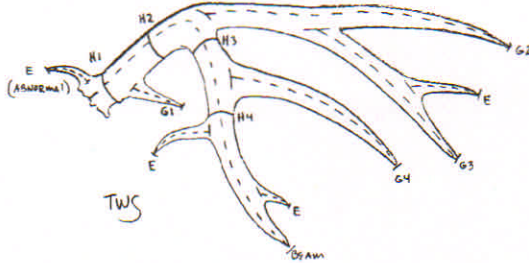

SHED ANTLERS TYPICAL / NON-TYPICAL MULE DEER OR BLACKTAIL DEER

BOTH SIDES SHOULD BE COMPLETE IN CASES OF MATCHED SETS ONLY! SINGLE SHEDS SHOULD BE ENTERED ON SEPARATE SHEETS.

PLEASE CIRCLE THE STATE AND TYPICAL OR NON-TYPICAL
WASHINGTON OREGON IDAHO MONTANA

<u>Species</u>	<u>Typical</u>	<u>Non-Typical</u>
Mule Deer	70	80
Columbia Blacktail	45	55
Cascade Blacktail	45	55
Western Blacktail	40	50

Abnormal Points	
Right Antler	Left Antler
Subtotals	

F	Length of Main Beam		
G-1	Length of First Point		
G-2	Length of Second Point		
G-3	Length of Third Point		
G-4	Length of Fourth Point		
H-1	Circumference at smallest place between burr and 1st point		
H-2	Circumference at smallest place between 1st and 2nd points		
H-3	Circumference at smallest place between main beam and 3rd points		
H-4	Circumference at smallest place between 2nd and 4th points		
County:		Year Found:	TOTALS
Owner's Name:		Phone:	ABNORMAL POINTS*
Address:			
City:	State:	Zip:	
Email Address:			FINAL SCORE
Entry Fee Paid?	Measurer:	Ref #:	
Remarks:			