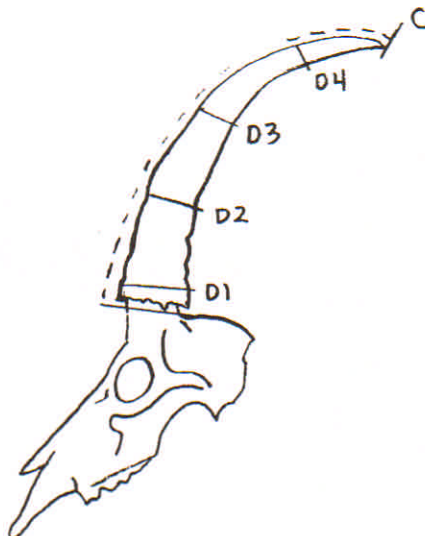

ROCKY MOUNTAIN GOAT

PLEASE CIRCLE THE STATE AND METHOD OF HARVEST
WASHINGTON OREGON IDAHO MONTANA

(If Youth, check box and enter hunter's age in remarks section)

<u>Species</u>	<u>Rifle</u>	<u>Archery</u>	<u>Black Powder</u>	<u>Youth</u>
Rocky Mt. Goat	42	40	41	<input type="checkbox"/>

		COLUMN 1	COLUMN 2	COLUMN 3
A Greatest Spread		Right Horn	Left Horn	Difference
B Tip to Tip Spread				
C Length of Horn				
D-1 Circumference of Base				
D-2 Circumference at First Quarter				
D-3 Circumference at Second Quarter				
D- Circumference at Third Quarter				
TOTALS				
County where killed:	Year Killed:	ADD	Column 1	
Hunter's Name:			Column 2	
Owner's Name:	Phone:	Subtotal		
Address:		Subtract Column 3		
City:	State:	Zip:	FINAL SCORE	
Email Address:				
Entry Fee Paid?:	Measurer:	Ref #:		
Remarks:				