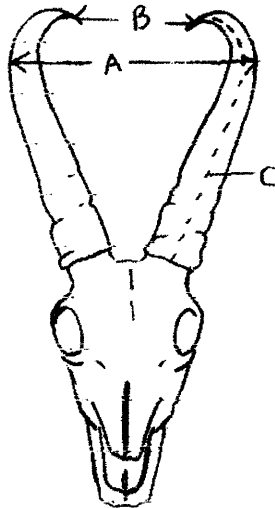

Score Sheet for Washington Big Game Animals

Records of Washington
Big Game

RECORD BOOK FOR WASHINGTON
www.nwbiggame.com

HCR 58, Box 2
Long Creek, OR 97856
(541) 421-3126

ROCKY MOUNTAIN GOAT

PLEASE CIRCLE THE METHOD OF HARVEST
(If Youth, check box and enter hunter's age in remarks section)

<u>Species</u>	<u>Rifle</u>	<u>Archery</u>	<u>Black Powder</u>	<u>Youth</u>
Rocky Mt. Goat	42	40	41	<input type="checkbox"/>

		COLUMN 1	COLUMN 2	COLUMN 3
A Greatest Spread		Right Horn	Left Horn	Difference
B Tip to Tip Spread				
C Length of Horn				
D-1 Circumference of Base				
D-2 Circumference at First Quarter				
D-3 Circumference at Second Quarter				
D- Circumference at Third Quarter				
TOTALS				
County where killed: _____ Year Killed: _____		ADD	Column 1	
Hunter's Name: _____			Column 2	
Owner's Name: _____ Phone: _____		Subtotal		
Address: _____		Subtract Column 3		
City: _____ State: _____ Zip: _____		FINAL SCORE		
Entry Fee Paid?: _____ Measurer: _____ Ref #: _____				
Remarks: _____				