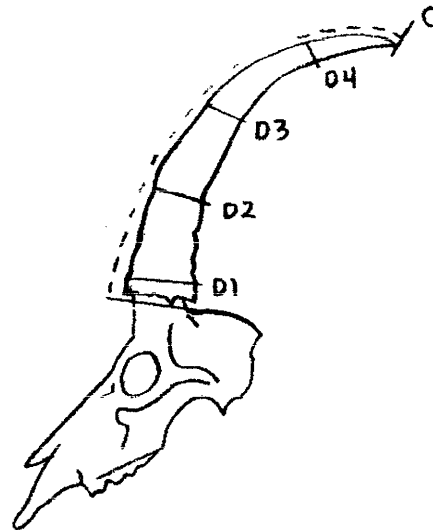

Score Sheet for Washington Big Game Animals

Records of Washington
Big Game

RECORD BOOK FOR WASHINGTON
www.nwbiggame.com

HCR 58, Box 2
Long Creek, OR 97856
(541) 421-3126

ROCKY MOUNTAIN GOAT

PLEASE CIRCLE THE METHOD OF HARVEST
(If Youth, check box and enter hunter's age in remarks section)

<u>Species</u>	<u>Rifle</u>	<u>Archery</u>	<u>Black Powder</u>	<u>Youth</u>
Rocky Mt. Goat	42	40	41	<input type="checkbox"/>

		COLUMN 1	COLUMN 2	COLUMN 3
A Greatest Spread		Right Horn	Left Horn	Difference
B Tip to Tip Spread				
C Length of Horn				
D-1 Circumference of Base				
D-2 Circumference at First Quarter				
D-3 Circumference at Second Quarter				
D- Circumference at Third Quarter				
TOTALS				
County where killed: _____ Year Killed: _____		ADD	Column 1	
Hunter's Name: _____			Column 2	
Owner's Name: _____ Phone: _____		Subtotal		
Address: _____		Subtract Column 3		
City: _____ State: _____ Zip: _____		FINAL SCORE		
Entry Fee Paid?: _____ Measurer: _____ Ref #: _____				
Remarks: _____				